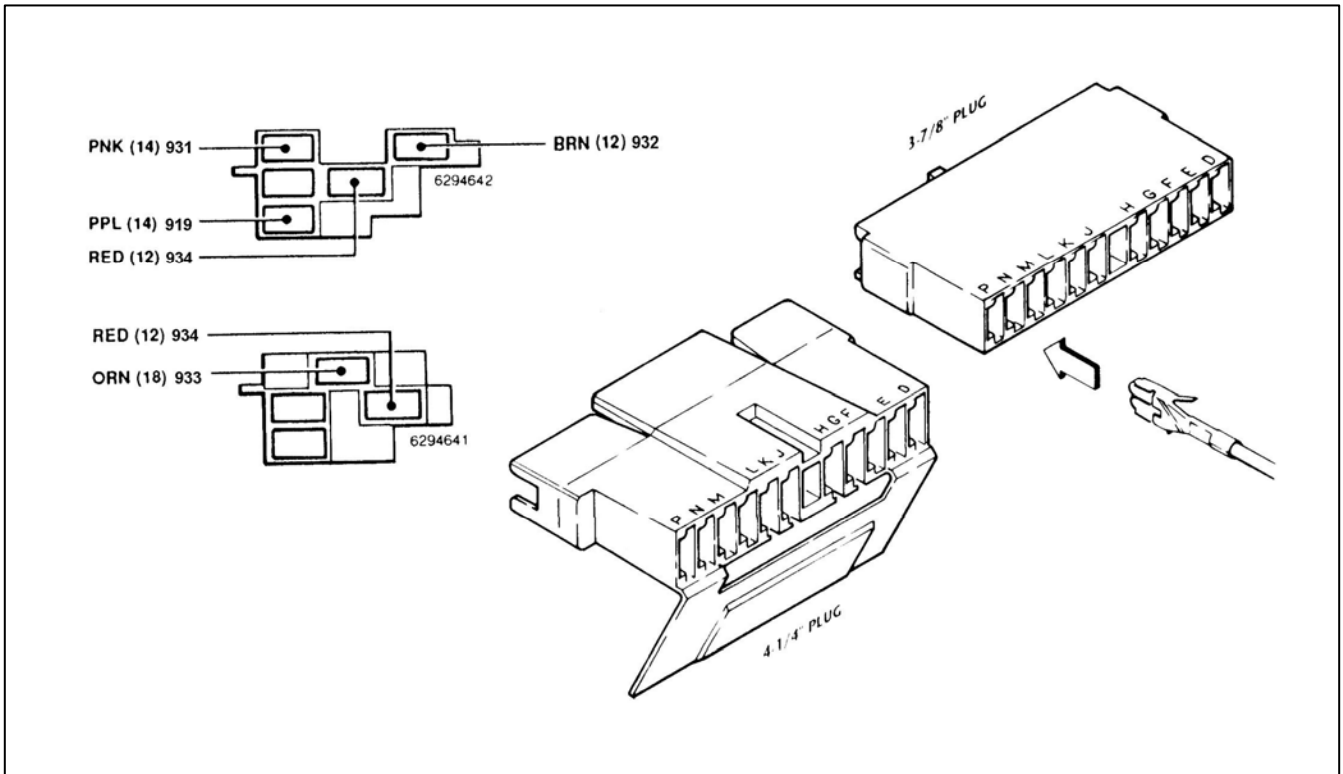

General Motors Turn Signal Connector