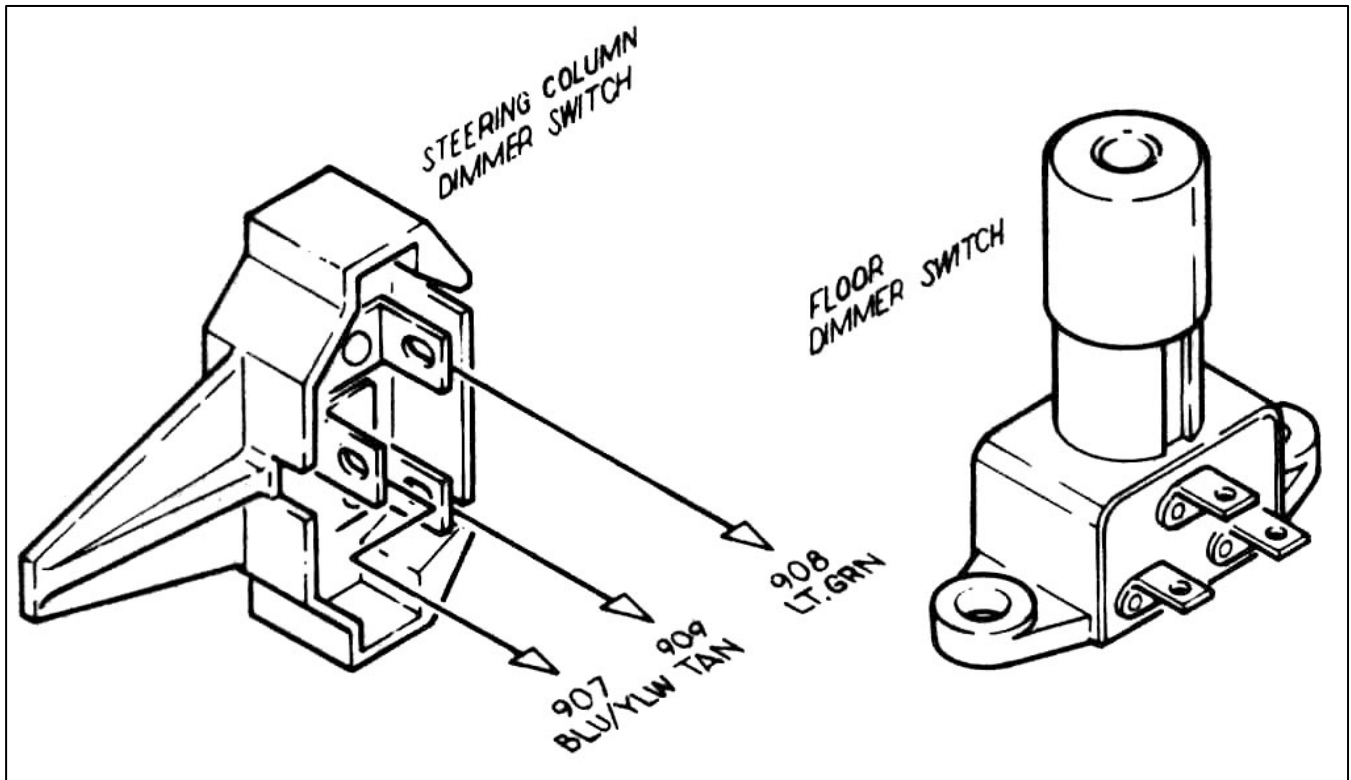

Dimmer Switches