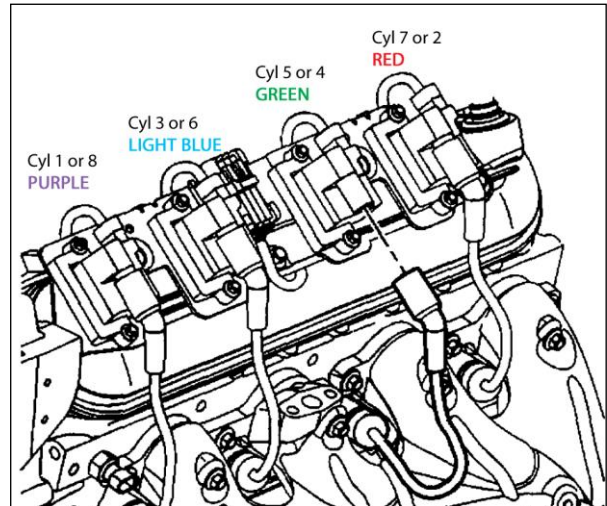

This harness must be installed correctly or engine misfire will occur. All coil connectors have four wires, three of which are common between all coils (Black, Brown, and Pink). The fourth wire is the control wire, this wire color differs on all four coil connectors. Use the diagram to identify which coil each connector plugs into based on the color of the control wire found on the connector.